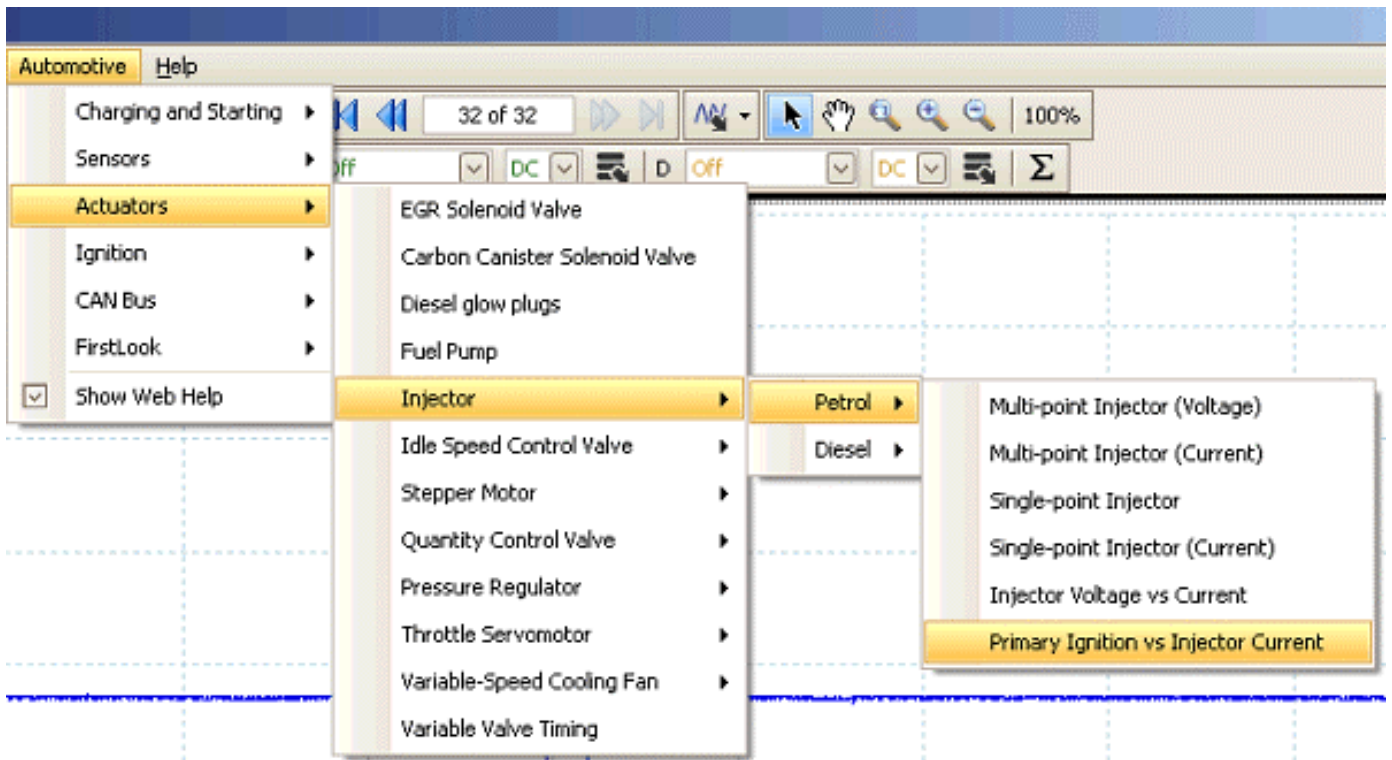

The Pico Automotive Diagnostics Kit can be used to measure and test virtually all of the electrical and electronic components and circuits in any modern vehicle including:

- Ignition (primary and secondary)
- Injectors and fuel pumps
- Starter and charging circuits
- Batteries, alternators and starter motors
- Lambda, Airflow, knock and MAP sensors
- Glow plugs / timer relays
- CAN bus, LIN bus and FlexRay

PicoScope 2-Channel Kit Contents

- PicoScope 4223 PC based oscilloscope
- USB Cable
- Two 20:1 attenuator
- Two TA000 test leads (3 meters - approx 10 ft)
- Two Secondary ignition pickups
- 2-pin break out lead
- 600A AC/DC current clamp
- 60A DC current clamp
- Two pin-tip probes
- Four small alligator clips
- Two large dolphin clips
- Two insulation-piercing probes
- Acupuncture probes
- S-hook for hanging test leads
- PicoScope Automotive software CD
- Vehicle Electronics Diagnostic CD (Video)
- Quick start guide
- Sturdy carry case
- 24 month warranty